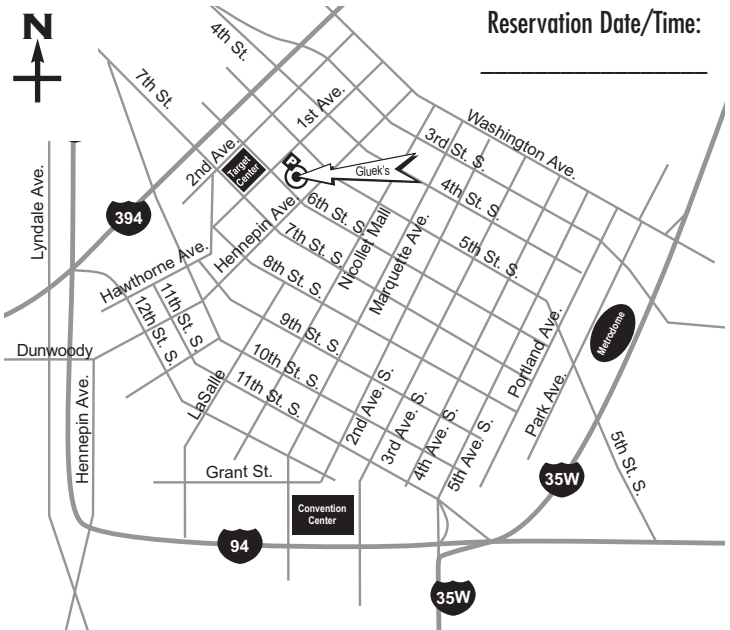

### DIRECTIONS TO G L U E K ' S

**Coming from the West:** Take I-394 East. Follow Downtown Exits. Take 6th St. Exit. Go 1 1/2 blocks. End Point: 1/2 block past 1st Ave., on left.

**Coming from the Northwest:** Take I-94 East. Follow Downtown Exits. Take 4th St. Exit. Follow 4th St. to 1st Ave. N. Right on 1st Ave. N. Go two blocks. Left on 6th St. End Point: First building on left.

**Coming from the North:** Take I-35W South. Exit on Washington Ave. Right (West) on Washington Ave. Follow Washington Ave. to 1st Ave. N. Left on 1st Ave. Go four blocks. Left on 6th St. End Point: First building on left.

**Coming from the East:** Take I-94 West. Take 11th St. exit into Downtown. Follow 11th St. to Hennepin Ave. Right on Hennepin Ave. Go six blocks. Left on 5th St. Go one block. Left on 1st Ave. Go one block. Left on 6th St. End Point: First building on left.

**Coming from the South:** Take I-35W North. Take 11th St. exit into Downtown. Follow 11th St. to Hennepin Ave. Right on Hennepin Ave. Go six blocks. Left on 5th St. Go one block. Left on 1st Ave. Go one block. Left on 6th St. End Point: First building on left.