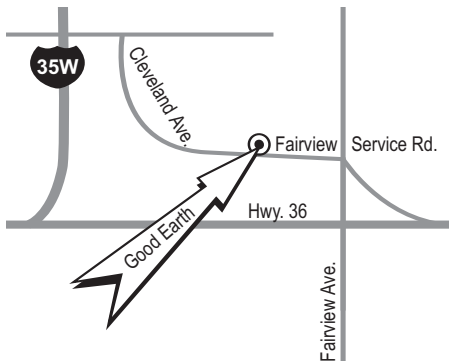

**DIRECTIONS TO
GOOD EARTH
EDINA**

Located in The Galleria
Shopping Center

From I-494

Take France Ave.
going North.
Right on 70th St. Take first
left into The Galleria parking lot.
End Point: Straight ahead on south side of The Galleria.

From Hwy. 62 (Crosstown)

Take France Ave. going South. Left on 70th St. Take first left into The Galleria parking lot. End Point: Straight ahead on south side of The Galleria.

**DIRECTIONS TO
GOOD EARTH
ROSEVILLE**

From Hwy. 36

Coming from the East

Take Fairview Ave Exit.
Cross Fairview Ave. onto Fairview
Service Rd. End Point: Two blocks
up, on right.

From Hwy. 36

Coming from the West

Take Fairview Ave. Exit. Right on Fairview Ave. Go one block.
Left on Fairview Service Rd. End Point: Two blocks up, on right.