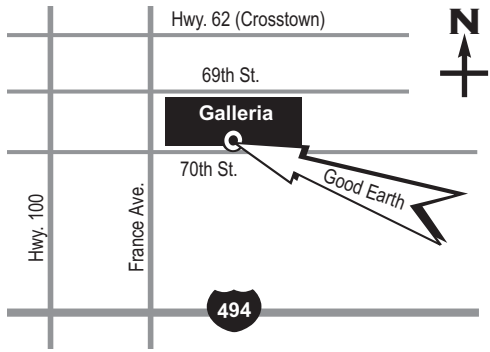

**DIRECTIONS TO
GOOD EARTH
EDINA**

Located in The Galleria
Shopping Center

From I-494

Take France Ave.
going North.
Right on 70th St. Take first
left into The Galleria parking lot.
End Point: Straight ahead on south side of The Galleria.

From Hwy. 62 (Crosstown)

Take France Ave. going South. Left on 70th St. Take first left into The Galleria parking lot. End Point: Straight ahead on south side of The Galleria.

**DIRECTIONS TO
GOOD EARTH
ROSEVILLE**

From Hwy. 36

Coming from the East

Take Fairview Ave Exit.
Cross Fairview Ave. onto Fairview
Service Rd. End Point: Two blocks
up, on right.

From Hwy. 36

Coming from the West

Take Fairview Ave. Exit. Right on Fairview Ave. Go one block.
Left on Fairview Service Rd. End Point: Two blocks up, on right.