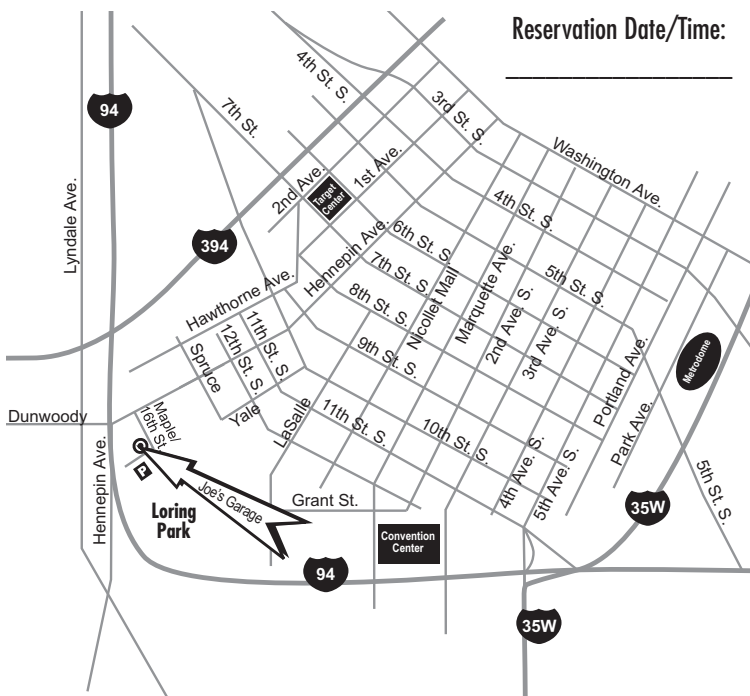

### DIRECTIONS TO JOE'S GARAGE

**Coming from the West:** Take I-394 East. Take Dunwoody/Hennepin Ave. Exit.

Go under bridge. Road turns into Hennepin Ave. Go straight one block.

Right on Maple/16th St. Go one block. Right on Harmon Pl.

End Point: Middle of block, on right.

**Coming from the Northwest:** Take I-94 East. Take Lyndale Ave./Hennepin Ave. exit.

Left at first stoplight (Hennepin Ave.) Go one block. Right on Maple/16th St. Go one block. Right on Harmon Pl.

End Point: Middle of block, on right.

**Coming from the North:** Take I-35W South. Take I-94 West. Take 11th St. exit into downtown Minneapolis. Follow 11th St. seven blocks. Left on Hennepin Ave. Go four blocks. Left on Maple/16th St. Go one block. Right on Harmon Pl.

End Point: Middle of block, on right.

**Coming from the South:** Take I-35W North. Follow Downtown Minneapolis Exit.

Take 11th St. exit. Follow 11th St. seven blocks. Left on Hennepin Ave. Go four blocks. Left on Maple/16th St. Go one block. Right on Harmon Pl.