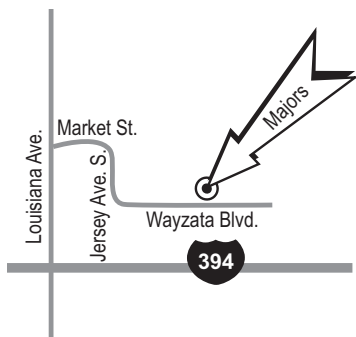

Reservation Date/Time: _____

BLOOMINGTON

From I-494

South on Normandale Blvd. Go 1/2 mile.
Left on 84th St.
Immediate left on Normandale Service Road.
End Point: Straight ahead, one-half block.

8301 Normandale Blvd
Bloomington, MN 55437
952-835-8308

GOLDEN VALLEY

From I-394/Hwy 12

North on Louisiana Ave. Go one block.
Right on Market St. Go one block.
Right on Jersey Ave. S. Go one block.
Left on Wayzata Blvd.
End Point: Straight ahead, on left.

6440 Wayzata Blvd
Golden Valley, MN 55426
763-746-2280

Actual routes subject to change due to detours.

OTHER METRO LOCATIONS

Albertville

LeCentre Avenue NE
763.497.7629

Blaine

10950 Club West Parkway
763.746.2774

Vadnais Heights

935 East County Road E.
651.287.3900