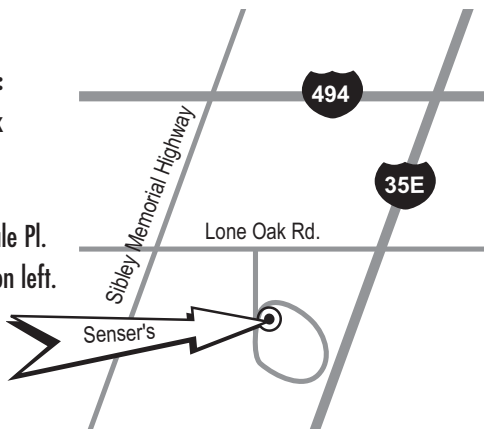

Reservation Date/Time: _____

**DIRECTIONS TO
SENER'S
BLOOMINGTON:**

From I-494:

South on France Ave.

Right on American Blvd.

End Point: 1/4 mile up, on left.

4217 American Blvd.
Bloomington, MN 55437
Tel: (952) 835-1191
Fax: (952) 835-2521

**DIRECTIONS TO
SENER'S EAGAN:**

From I-35E: Take Loan Oak Road West. Go one block.

Left at Eagandale Blvd.

Immediate left on Eagandale Pl.

End Point: Straight ahead on left.

3010 Eagandale Pl.
Eagan, MN 55121
(651)-687-9333

**DIRECTIONS TO
SENER'S
ROSEVILLE:**

From Hwy. 36: Take Fairview Ave. North. Go one block.

Left on Fairview Service Rd.
(Turns into Cleveland)

End Point: 1/2 mile up, on right

2350 Cleveland Ave N.
Roseville, MN 55113
(651)631-1781