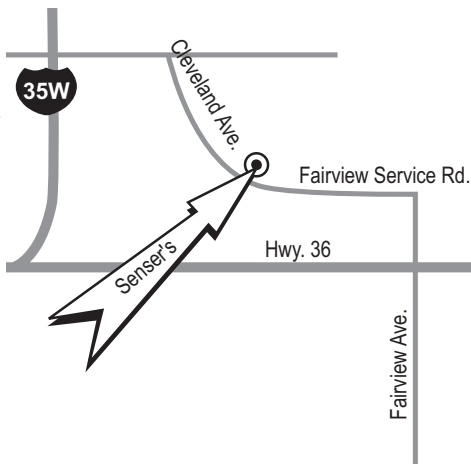

Reservation Date/Time: _____

**DIRECTIONS TO
SENER'S
BLOOMINGTON:**

From I-494:

South on France Ave.

Right on American Blvd.

End Point: 1/4 mile up, on left.

4217 American Blvd.
Bloomington, MN 55437
Tel: (952) 835-1191
Fax: (952) 835-2521

**DIRECTIONS TO
SENER'S EAGAN:**

From I-35E: Take Loan Oak Road West. Go one block.

Left at Eagandale Blvd.

Immediate left on Eagandale Pl.

End Point: Straight ahead on left.

3010 Eagandale Pl.
Eagan, MN 55121
(651)-687-9333

**DIRECTIONS TO
SENER'S
ROSEVILLE:**

From Hwy. 36: Take Fairview Ave. North. Go one block.

Left on Fairview Service Rd.
(Turns into Cleveland)

End Point: 1/2 mile up, on right

2350 Cleveland Ave N.
Roseville, MN 55113
(651)631-1781